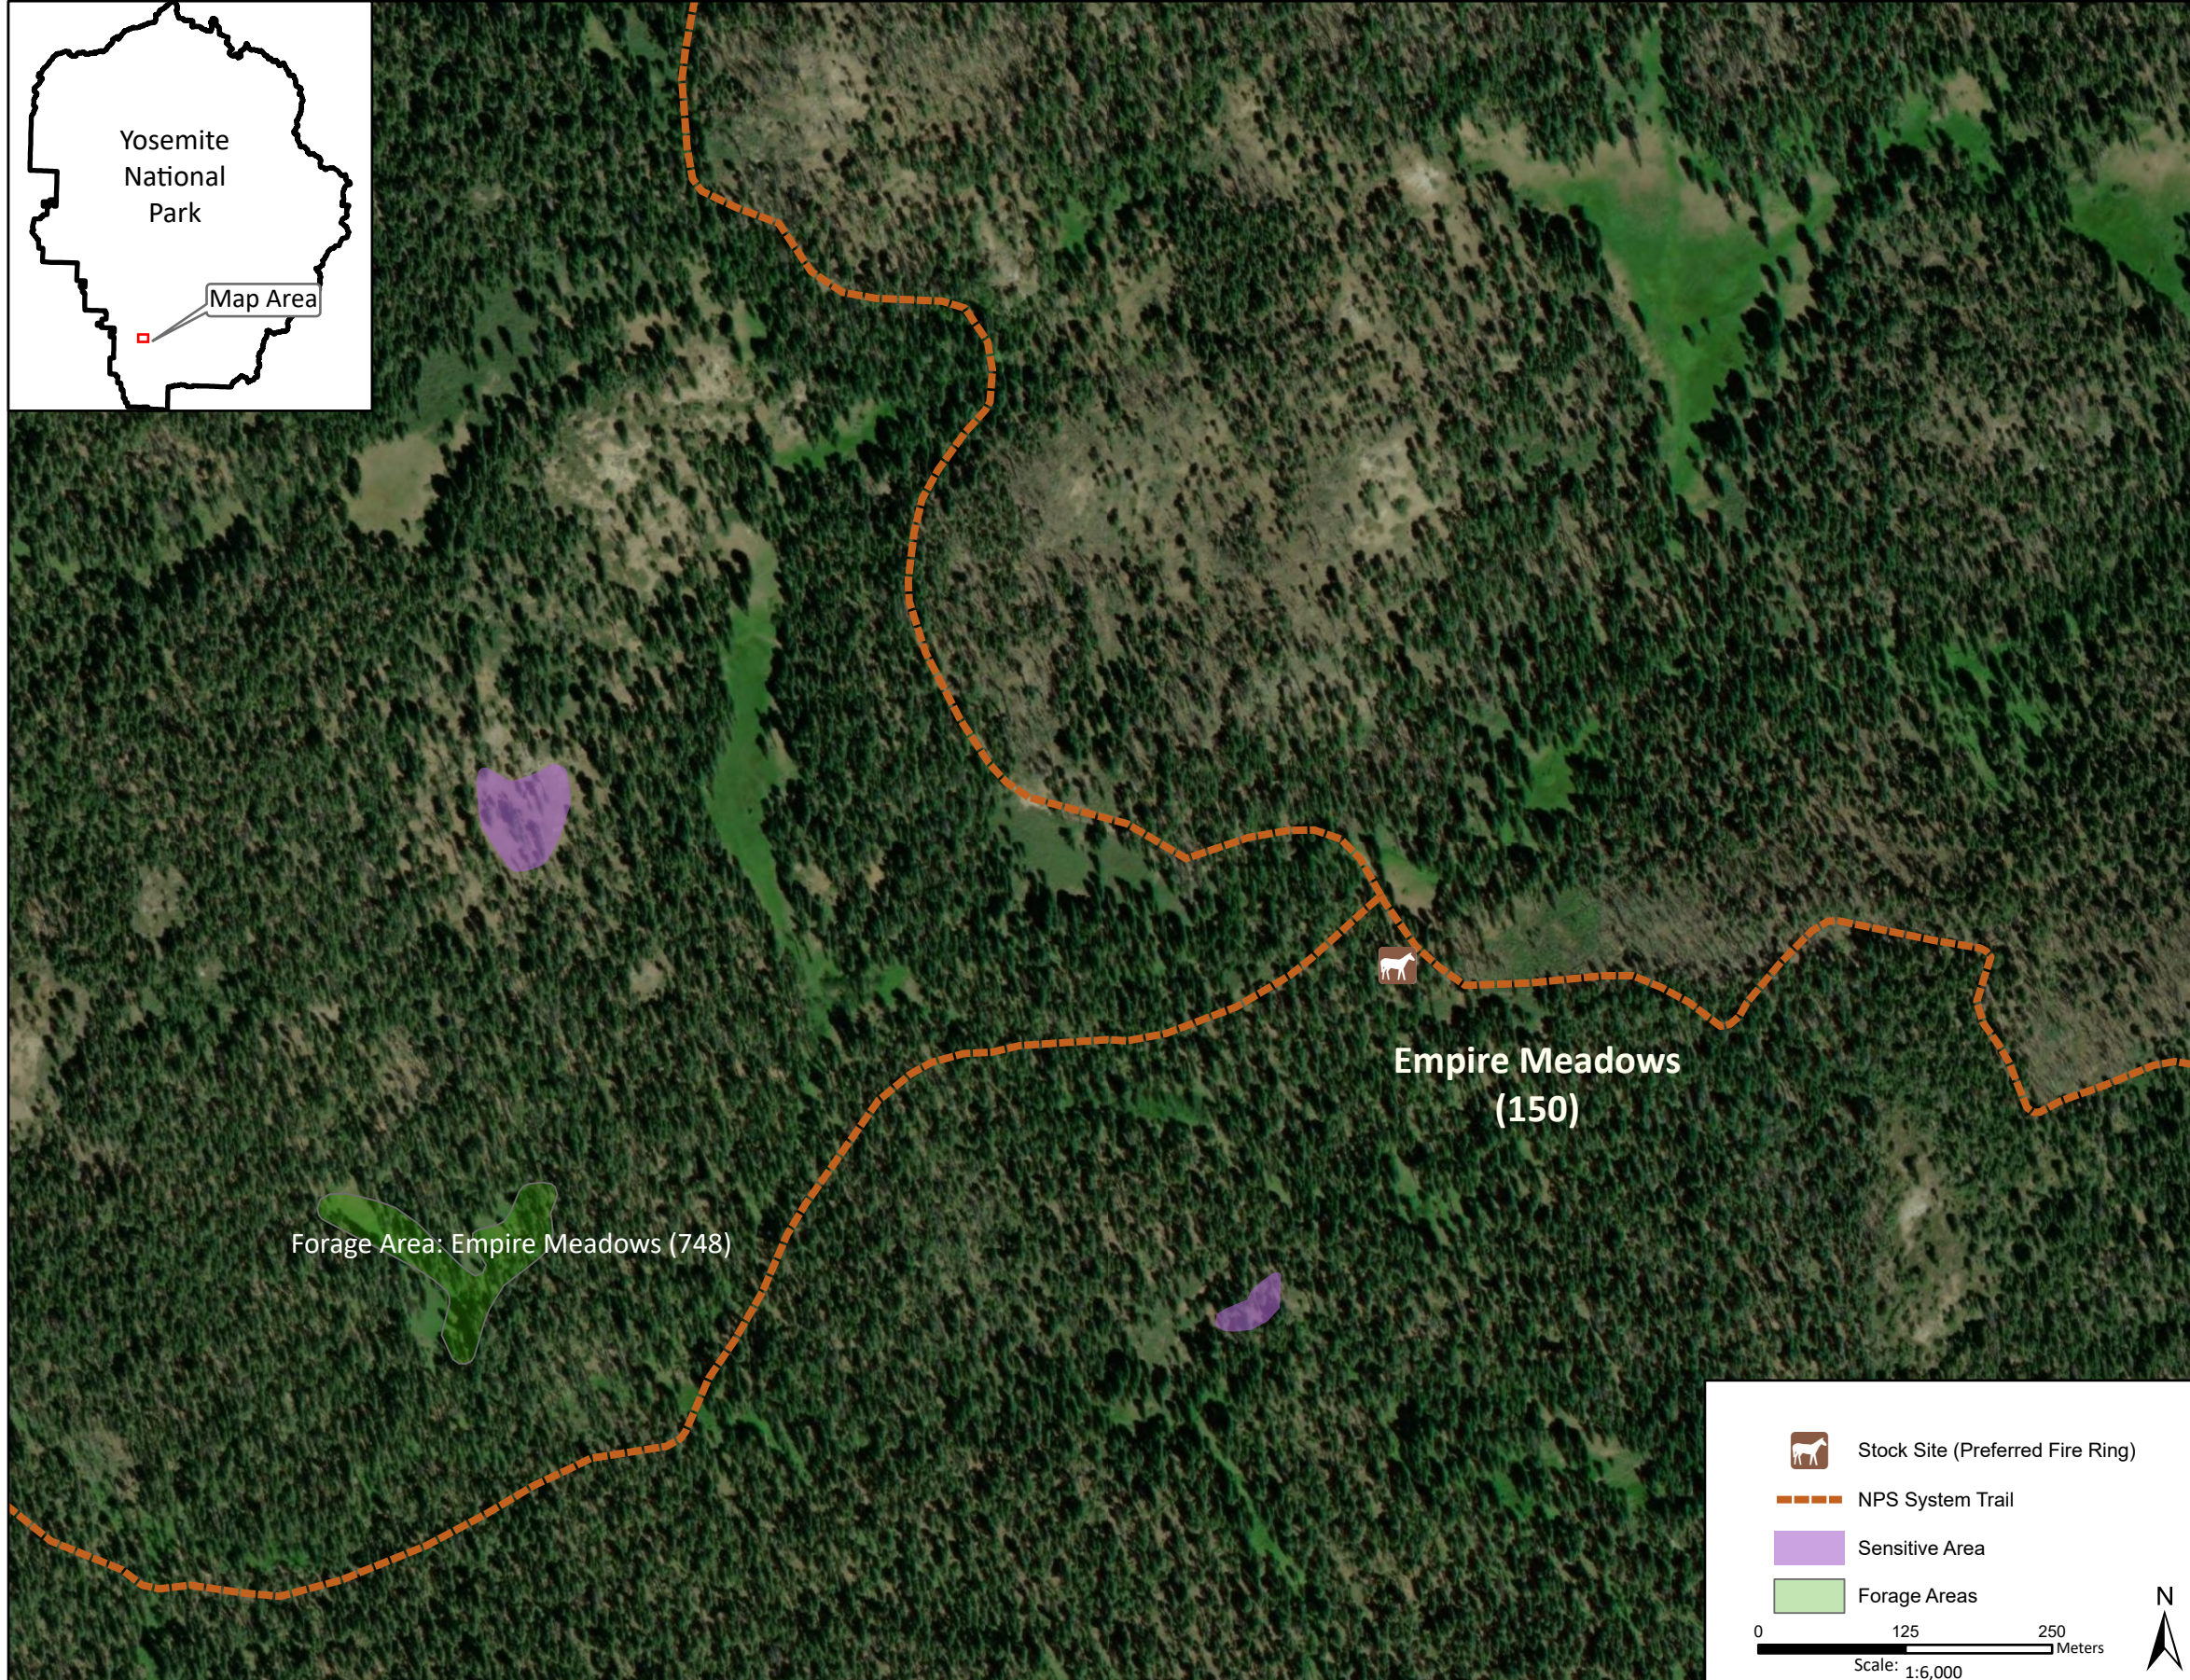

## Empire Meadows

Yosemite National Park  
California

National Park Service  
U.S. Department of the Interior

Forage Area: Empire Meadows (748) - The forage area for this site has not been investigated, but there are multiple meadow areas close to the site.

Annual Grazing Capacity: 12 stock use nights

### Empire Meadows

Camp ID: 150

Estimated Location: 267,844mE x 4,166,141mN

Handling Practices: This site location has not been verified and there is no documented stock use of this area. The estimated site location is south of the NPS system trail junction.