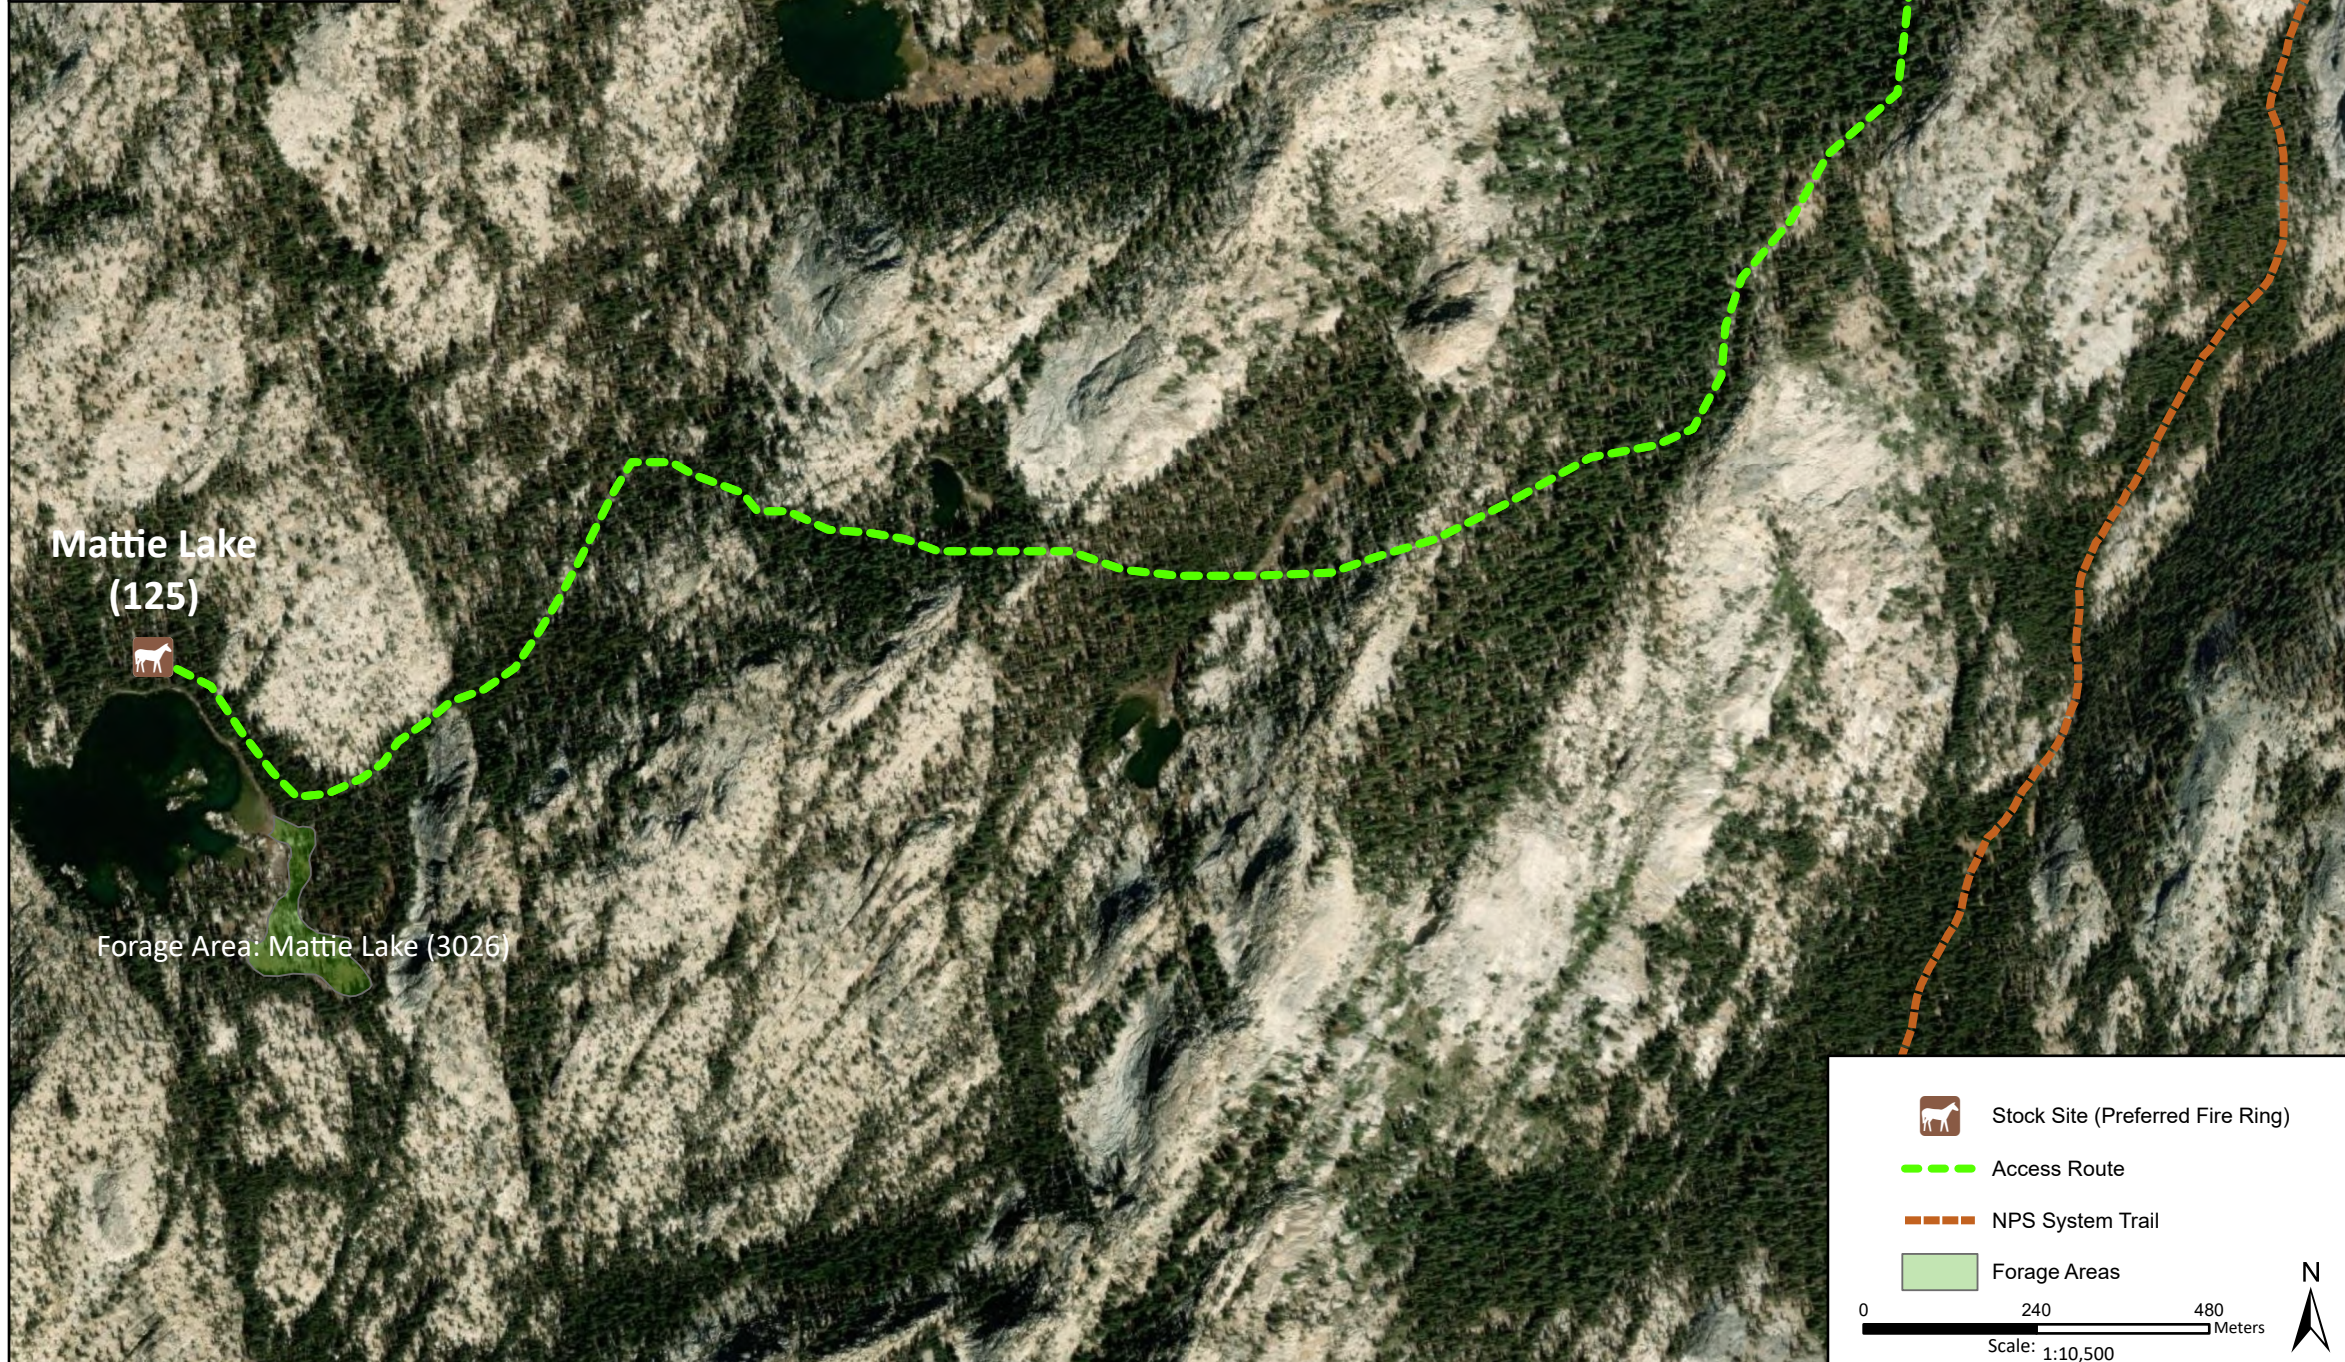

Stock Site Evaluation Project

Mattie Lake

Yosemite National Park
California

National Park Service
U.S. Department of the Interior

Forage Area: Mattie Lake (3026) - The forage area has not been investigated for this site, but there appears to be a meadow on the east side of Mattie Lake.

Annual Grazing Capacity: 12 stock use nights

Mattie Lake

Camp ID: 125

Estimated Location: 285,618mE x 4,201,478mN

Handling Practices: This site location has not been verified. It was included in the list of Operator Specified stock sites, but no stock use has been documented here. It is estimated to be on the north side of Mattie Lake. The access route is unclear. The estimated route starts in Cold Canyon and heads roughly west 2.4 miles to the site. The closest confirmed site is Smokey Jack, which is located approximately 1 mile north of where the access route diverges from the NPS system trail.