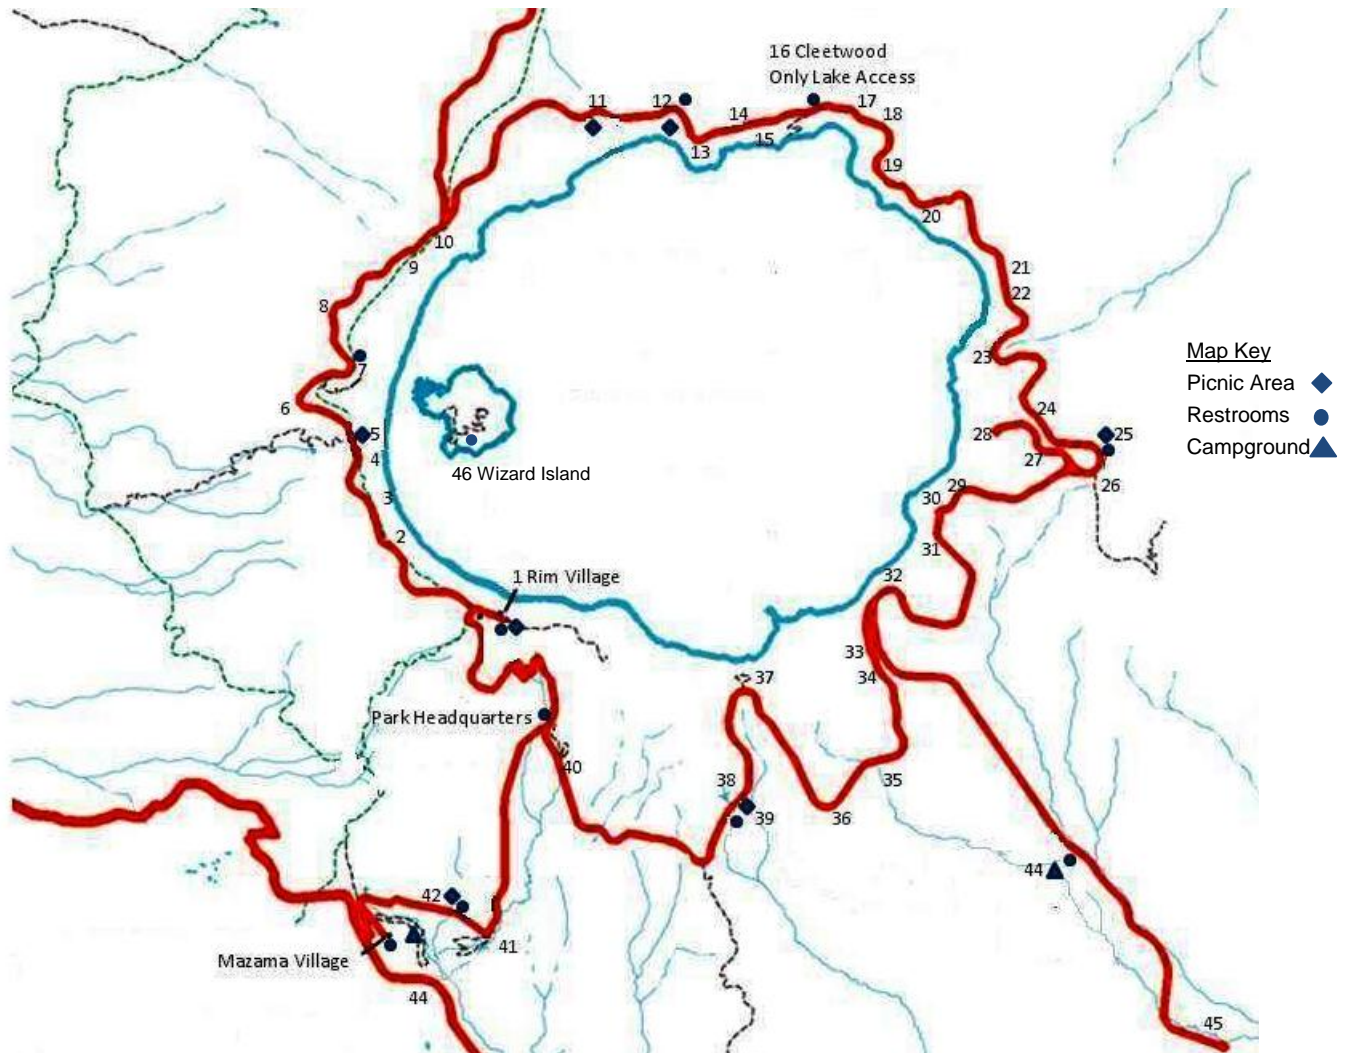

# Crater Lake

National Park Service  
U.S. Department of the Interior

Crater Lake National Park

## Permit Locations

- 1 Rim Village (Crater Lake Lodge, Café & Gift Shop, Picnic Area.)
- 2 Discovery Point
- 3 Skell Channel Overlook
- 4 Wizard Island Overlook
- 5 Lightning Springs Picnic Area
- 6 Union Peak Overlook
- 7 Watchman Overlook
- 8 Diamond Lake Overlook
- 9 Devil's Backbone Pullout
- 10 North Junction
- 11 Grouse Hill Picnic Area
- 12 Pumice Point Picnic Area
- 13 Pumice Point Pullout
- 14 Porcupine Pullout
- 15 Clastics Pullout
- 16 Cleetwood Cove Parking Area

- 17 Cleewood Cove Overlook
- 18 Mazama Rock Pullout
- 19 Pallisades Overlook
- 20 Wineglass Pullout
- 21 Lower Grotto Cove Overlook
- 22 Upper Grotto Cove Overlook
- 23 Skell Head Overlook
- 24 Scott Bluffs Pullout
- 25 White Bark Pine Picnic Area
- 26 Mt Scott Trailhead
- 27 Mt Scott Viewpoint
- 28 Cloudcap Overlook
- 29 Pumice Castle Overlook
- 30 Sentinel Rock Overlook
- 31 Reflection Point Overlook
- 32 Phantom Ship Overlook
- 33 Middle Dutton Cliff Pullout

- 34 Upper Dutton Cliff Pullout
- 35 Wheeler Creek Pullout
- 36 Dutton Ridge Pullout
- 37 Sun Notch Trailhead
- 38 Vidae Falls
- 39 Vidae Creek Picnic Area
- 40 Castle Crest Trailhead
- 41 Godfrey Glen Trailhead
- 42 Goodbye Creek Picnic Area
- 43 Godfrey Glen Viewpoint
- 44 Lost Creek Campground
- 45 Pinnacles Overlook
- 46 Wizard Island
- In Mazama Village: Mazama Campground, Mazama Cabins, Restaurant & Gift Shop, Camper Store. Open seasonally.